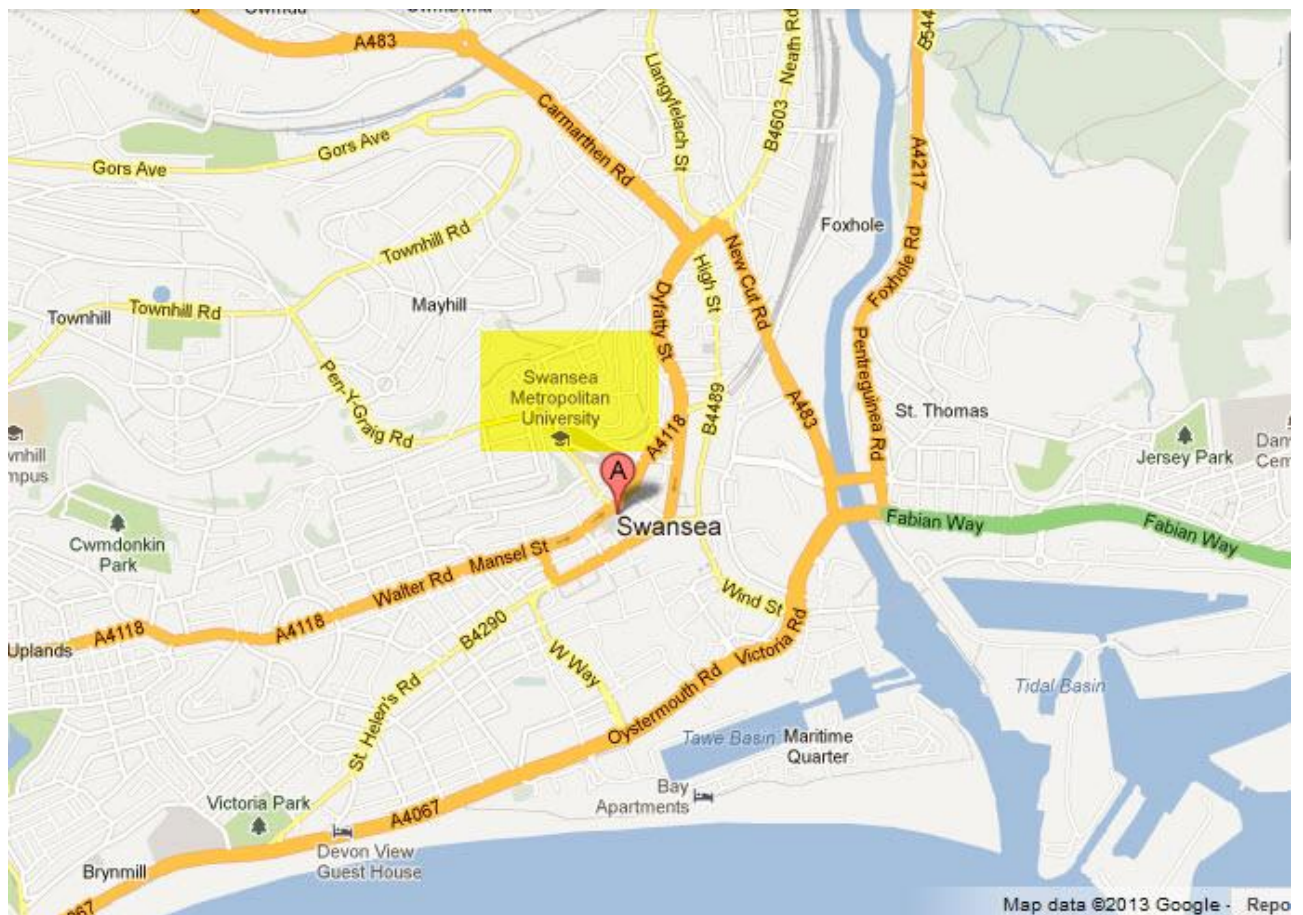

The former WEA Venue has been changed...

It is now at in the Metropolitan University campus which is on Mount Pleasant hill, Townhill, Swansea. SA15

Directions

From the police station travel up Mount Pleasant Hill

At the FIRST entrance turn right into the car park.

As you enter the car park, the main entrance /reception is on your left hand side (up the steps)

Enter the reception area (**after you have parked your car**) and look for the stairs or you can look for the lift.

The meeting room is on the 2nd floor. At the top of the stairs turn right and we are in the first room on the right.

April 2013